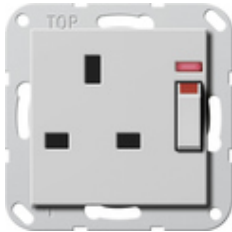

British Standard socket outlet (BS 1363-2) 13 A 250 V~ switched, with control light and shutter System 55

Spezifikation	Bestell-Nr.	VE	PS	EAN
 cream white glossy	2780 01	1/10		4010337079590
 pure white glossy	2780 03	1/10		4010337079606
 anthracite	2780 28	1/10		4010337079620
 colour aluminium	2780 26	1/10		4010337079613
 black matt	2780 005	1/10		4010337037767
 grey matt	2780 015	1/10		4010337086406
 stainless steel (lacquered)	2780 600	1/10		4010337022114

Merkmale

- With screw terminals.
- For screw attachment only.

Technische Daten

Installation depth: 20 mm
