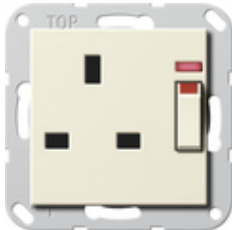

British Standard socket outlet (BS 1363-2) 13 A 250 V~ switched, with control light and shutter System 55

Spezifikation	Bestell-Nr.	VE	PS	EAN
 cream white glossy	2780 01	1/10		4010337079590
 pure white glossy	2780 03	1/10		4010337079606
 anthracite	2780 28	1/10		4010337079620
 colour aluminium	2780 26	1/10		4010337079613
 black matt	2780 005	1/10		4010337037767
 grey matt	2780 015	1/10		4010337086406
 stainless steel (lacquered)	2780 600	1/10		4010337022114

Merkmale

- With screw terminals.
- For screw attachment only.

Technische Daten

Installation depth: 20 mm
