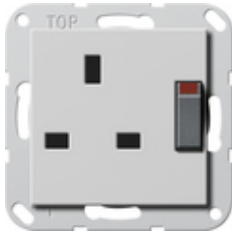

British Standard socket outlet (BS 1363), 13 A 250 V~ switched, with shutter System 55

Spezifikation	Bestell-Nr.	VE	PS	EAN
 cream white glossy	2778 01	1/10		4010337079477
 pure white glossy	2778 03	1/10		4010337079484
 pure white matt	2778 27	1/10		4010337036418
 anthracite	2778 28	1/10		4010337079507
 colour aluminium	2778 26	1/10		4010337079491
 black matt	2778 005	1/10		4010337037750
 grey matt	2778 015	1/10		4010337086390
 stainless steel (lacquered)	2778 600	1/10		4010337022091

Merkmale

- With screw terminals.
-

Technische Daten

Installation depth: 20 mm

Hinweise

- For screw attachment only.
 - Other functions and variants, including for the 80 mm BS socket, available upon request.
-