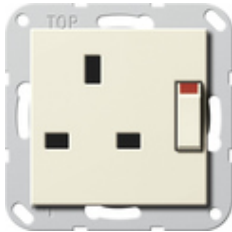

British Standard socket outlet (BS 1363), 13 A 250 V~ switched, with shutter System 55

Spezifikation	Bestell-Nr.	VE	PS	EAN
 cream white glossy	2778 01	1/10		4010337079477
 pure white glossy	2778 03	1/10		4010337079484
 pure white matt	2778 27	1/10		4010337036418
 anthracite	2778 28	1/10		4010337079507
 colour aluminium	2778 26	1/10		4010337079491
 black matt	2778 005	1/10		4010337037750
 grey matt	2778 015	1/10		4010337086390
 stainless steel (lacquered)	2778 600	1/10		4010337022091

Merkmale

- With screw terminals.
-

Technische Daten

Installation depth: 20 mm

Hinweise

- For screw attachment only.
 - Other functions and variants, including for the 80 mm BS socket, available upon request.
-