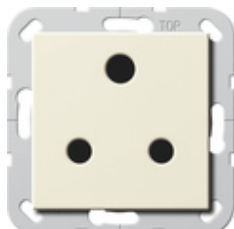

British Standard socket outlet (BS 546) Round Pin 15 A 250 V~ with shutter System 55

Spezifikation	Bestell-Nr.	VE	PS	EAN
 cream white glossy	2774 01	1/10		4010337079200
 pure white glossy	2774 03	1/10		4010337079217
 anthracite	2774 28	1/10		4010337079231
 colour aluminium	2774 26	1/10		4010337079224
 black matt	2774 005	1/10		4010337037781
 grey matt	2774 015	1/10		4010337086284
 stainless steel (lacquered)	2774 600	1/10		4010337022152

Merkmale

- With screw terminals.
- For screw attachment only.

Technische Daten

Installation depth: 20 mm

Connection cross section
- maximum: 2 x 4 mm²
