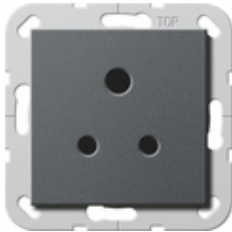

## British Standard socket outlet (BS 546) Round Pin 5 A 250 V~ with shutter System 55

Spezifikation	Bestell-Nr.	VE	PS	EAN
 cream white glossy	2772 01	1/10		4010337079088
 pure white glossy	2772 03	1/10		4010337079095
 anthracite	2772 28	1/10		4010337079118
 colour aluminium	2772 26	1/10		4010337079101
 black matt	2772 005	1/10		4010337037798
 grey matt	2772 015	1/10		4010337086277
 stainless steel (lacquered)	2772 600	1/10		4010337023050

### Merkmale

- With screw terminals.
- For screw attachment only.

## Technische Daten

Installation depth: 20 mm

Connection cross section  
- maximum: 2 x 4 mm<sup>2</sup>

---