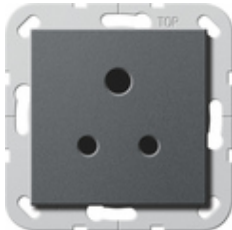

British Standard socket outlet (BS 546) Round Pin 5 A 250 V~ with shutter System 55

Spezifikation	Bestell-Nr.	VE	PS	EAN
 cream white glossy	2772 01	1		4010337079088
 pure white glossy	2772 03	1/10		4010337079095
 anthracite	2772 28	1/10		4010337079118
 colour aluminium	2772 26	1/10		4010337079101
 black matt	2772 005	1/10		4010337037798
 grey matt	2772 015	1/10		4010337086277
 stainless steel (lacquered)	2772 600	1/10		4010337023050

Merkmale

- With screw terminals.
- For screw attachment only.

Technische Daten

Installation depth: 20 mm

Connection cross section
- maximum: 2 x 4 mm²
