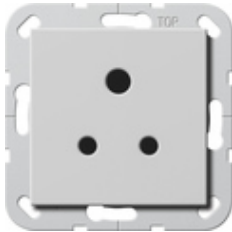

British Standard socket outlet (BS 546) Round Pin 5 A 250 V~ with shutter System 55

Spezifikation	Bestell-Nr.	VE	PS	EAN
 cream white glossy	2772 01	1		4010337079088
 pure white glossy	2772 03	1/10		4010337079095
 anthracite	2772 28	1/10		4010337079118
 colour aluminium	2772 26	1/10		4010337079101
 black matt	2772 005	1/10		4010337037798
 grey matt	2772 015	1/10		4010337086277
 stainless steel (lacquered)	2772 600	1/10		4010337023050

Merkmale

- With screw terminals.
- For screw attachment only.

Technische Daten

Installation depth: 20 mm

Connection cross section
- maximum: 2 x 4 mm²
