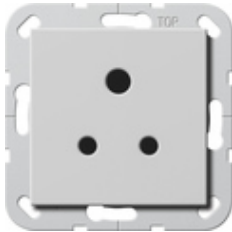

British Standard socket outlet (BS 546) Round Pin 5 A 250 V~ with shutter System 55

Spezifikation	Bestell-Nr.	VE	PS	EAN
 cream white glossy	2772 01	1/10		4010337079088
 pure white glossy	2772 03	1/10		4010337079095
 anthracite	2772 28	1/10		4010337079118
 colour aluminium	2772 26	1/10		4010337079101
 black matt	2772 005	1/10		4010337037798
 grey matt	2772 015	1/10		4010337086277
 stainless steel (lacquered)	2772 600	1/10		4010337023050

Merkmale

- With screw terminals.
- For screw attachment only.

Technische Daten

Installation depth: 20 mm

Connection cross section
- maximum: 2 x 4 mm²
