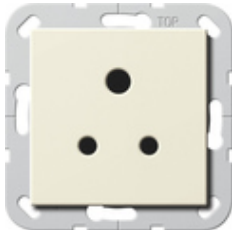

British Standard socket outlet (BS 546) Round Pin 5 A 250 V~ with shutter System 55

| Spezifikation | Bestell-Nr. | VE | PS | EAN |
|---|-------------|------|----|---------------|
|  cream white glossy | 2772 01 | 1/10 | | 4010337079088 |
|  pure white glossy | 2772 03 | 1/10 | | 4010337079095 |
|  anthracite | 2772 28 | 1/10 | | 4010337079118 |
|  colour aluminium | 2772 26 | 1/10 | | 4010337079101 |
|  black matt | 2772 005 | 1/10 | | 4010337037798 |
|  grey matt | 2772 015 | 1/10 | | 4010337086277 |
|  stainless steel (lacquered) | 2772 600 | 1/10 | | 4010337023050 |

Merkmale

- With screw terminals.
- For screw attachment only.

Technische Daten

Installation depth: 20 mm

Connection cross section
- maximum: 2 x 4 mm²
