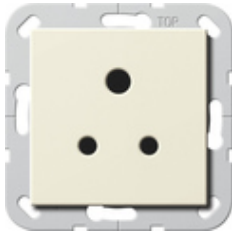

British Standard socket outlet (BS 546) Round Pin 5 A 250 V~ with shutter System 55

Spezifikation	Bestell-Nr.	VE	PS	EAN
 cream white glossy	2772 01	1		4010337079088
 pure white glossy	2772 03	1/10		4010337079095
 anthracite	2772 28	1/10		4010337079118
 colour aluminium	2772 26	1/10		4010337079101
 black matt	2772 005	1/10		4010337037798
 grey matt	2772 015	1/10		4010337086277
 stainless steel (lacquered)	2772 600	1/10		4010337023050

Merkmale

- With screw terminals.
- For screw attachment only.

Technische Daten

Installation depth: 20 mm

Connection cross section
- maximum: 2 x 4 mm²
