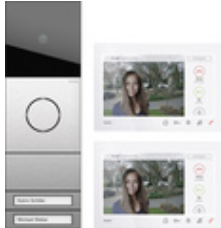

## System 106 two-family home kit surface-mounted video home station 7

Spezifikation	Bestell-Nr.	VE	PS	EAN
 stainless steel	2432 920	1		4010337096320
 traffic white (laquered)	2432 902	1		4010337096313

### Hinweise

- Version in V2A stainless steel variant or traffic white (lacquered).

### Lieferumfang

- 1 x video control device, 1288 00.
- 1 x System 106 camera module, black glass, 5561 000.
- 1 x System 106 intercom module 5563 ...
- 1 x System 106 call-button module, 2-gang, 5532 ...
- 1 x activation code to request an inscribed call button 5549 ...
- 1 x System 106 surface-mounted housing, 3-gang, 5503 ...
- 2 x surface-mounted video home station 7, 1209 03.