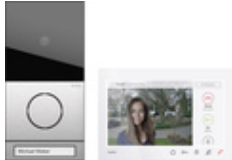

System 106 single-family home kit surface-mounted video home station 7

Spezifikation	Bestell-Nr.	VE	PS	EAN
 stainless steel	2431 920	1		4010337096344
 traffic white (laquered)	2431 902	1		4010337096337

Hinweise

- Version in V2A stainless steel variant or traffic white (lacquered).

Lieferumfang

- 1 x video control device, 1288 00.
- 1 x System 106 camera module, black glass, 5561 000.
- 1 x System 106 door station module, 5565 ...
- 1 x activation code to request an inscribed call button 5549 ...
- 1 x System 106 surface-mounted housing, 2-gang, 5502 ...
- 1 x surface-mounted video home station 7, 1209 03.