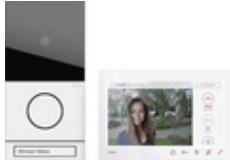

System 106 single-family home kit surface-mounted video home station 7

Spezifikation	Bestell-Nr.	VE	PS	EAN
 stainless steel	2431 920	1		4010337096344
 traffic white (laquered)	2431 902	1		4010337096337

Hinweise

- Version in V2A stainless steel variant or traffic white (lacquered).

Lieferumfang

- 1 x video control device, 1288 00.
- 1 x System 106 camera module, black glass, 5561 000.
- 1 x System 106 door station module, 5565 ...
- 1 x activation code to request an inscribed call button 5549 ...
- 1 x System 106 surface-mounted housing, 2-gang, 5502 ...
- 1 x surface-mounted video home station 7, 1209 03.