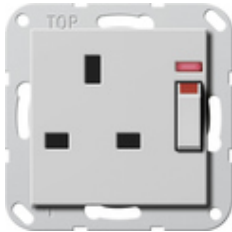

British Standard socket outlet (BS 1363-2) 13 A 250 V~ switched, with control light and shutter System 55

Spezifikation	Bestell-Nr.	VE	GBP/Stück o. MWSt.	PS	EAN
 cream white glossy	2780 01	1/10	20.90	29	4010337079590
 pure white glossy	2780 03	1/10	20.90	29	4010337079606
 anthracite	2780 28	1/10	26.75	29	4010337079620
 colour aluminium	2780 26	1/10	30.04	29	4010337079613
 black matt	2780 005	1/10	30.04	29	4010337037767
 grey matt	2780 015	1/10	30.04	29	4010337086406
 stainless steel (lacquered)	2780 600	1/10	30.02	29	4010337022114

Merkmale

- With screw terminals.
- For screw attachment only.

Technische Daten

Installation depth: 20 mm
