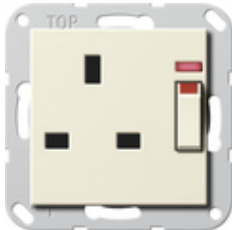

British Standard socket outlet (BS 1363-2) 13 A 250 V~ switched, with control light and shutter System 55

Spezifikation	Bestell-Nr.	VE	GBP/Stück o. MWSt.	PS	EAN
 cream white glossy	2780 01	1/10	20.90	29	4010337079590
 pure white glossy	2780 03	1/10	20.90	29	4010337079606
 anthracite	2780 28	1/10	26.75	29	4010337079620
 colour aluminium	2780 26	1/10	30.04	29	4010337079613
 black matt	2780 005	1/10	30.04	29	4010337037767
 grey matt	2780 015	1/10	30.04	29	4010337086406
 stainless steel (lacquered)	2780 600	1/10	30.02	29	4010337022114

Merkmale

- With screw terminals.
- For screw attachment only.

Technische Daten

Installation depth: 20 mm
