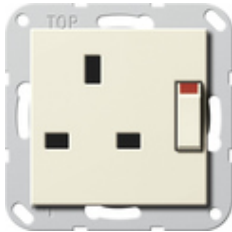

British Standard socket outlet (BS 1363), 13 A 250 V~ switched, with shutter System 55

Spezifikation	Bestell-Nr.	VE	GBP/Stück o. MWSt.	PS	EAN
 cream white glossy	2778 01	1/10	19.48	29	4010337079477
 pure white glossy	2778 03	1/10	19.48	29	4010337079484
 anthracite	2778 28	1/10	21.92	29	4010337079507
 colour aluminium	2778 26	1/10	25.68	29	4010337079491
 black matt	2778 005	1/10	25.68	29	4010337037750
 grey matt	2778 015	1/10	25.68	29	4010337086390
 stainless steel (lacquered)	2778 600	1/10	29.18	29	4010337022091

Merkmale

- With screw terminals.

Technische Daten

Installation depth: 20 mm

Hinweise

- For screw attachment only.
 - Other functions and variants, including for the 80 mm BS socket, available upon request.
-