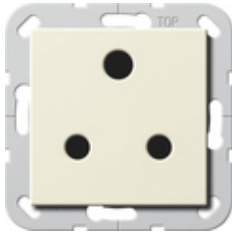

British Standard socket outlet (BS 546) Round Pin 15 A 250 V~ with shutter System 55

Spezifikation	Bestell-Nr.	VE	GBP/Stück o. MWSt.	PS	EAN
 cream white glossy	2774 01	1/10	17.22	29	4010337079200
 pure white glossy	2774 03	1/10	17.22	29	4010337079217
 anthracite	2774 28	1/10	19.58	29	4010337079231
 colour aluminium	2774 26	1/10	23.09	29	4010337079224
 black matt	2774 005	1/10	23.09	29	4010337037781
 grey matt	2774 015	1/10	17.22	29	4010337086284
 stainless steel (lacquered)	2774 600	1/10	26.35	29	4010337022152

Merkmale

- With screw terminals.
- For screw attachment only.

Technische Daten

Installation depth: 20 mm

Connection cross section
- maximum: 2 x 4 mm²
