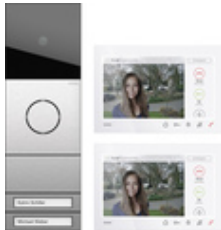

## System 106 two-family home kit surface-mounted video home station 7

Spezifikation	Bestell-Nr.	VE	GBP/Stück o. MWSt.	PS	EAN
 stainless steel	2432 920	-	-	-	4010337096320
 traffic white (laquered)	2432 902	-	-	-	4010337096313

### Hinweise

- Version in V2A stainless steel variant or traffic white (lacquered).

### Lieferumfang

- 1 x video control device, 1288 00.
- 1 x System 106 camera module, black glass, 5561 000.
- 1 x System 106 intercom module 5563 ...
- 1 x System 106 call-button module, 2-gang, 5532 ...
- 1 x activation code to request an inscribed call button 5549 ...
- 1 x System 106 surface-mounted housing, 3-gang, 5503 ...
- 2 x surface-mounted video home station 7, 1209 03.