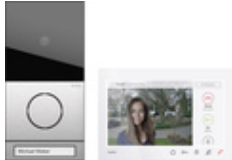

## System 106 single-family home kit surface-mounted video home station 7

Spezifikation	Bestell-Nr.	VE	GBP/Stück o. MWSt.	PS	EAN
 stainless steel	2431 920	-	-	-	4010337096344
 traffic white (laquered)	2431 902	-	-	-	4010337096337

### Hinweise

- Version in V2A stainless steel variant or traffic white (lacquered).

### Lieferumfang

- 1 x video control device, 1288 00.
- 1 x System 106 camera module, black glass, 5561 000.
- 1 x System 106 door station module, 5565 ...
- 1 x activation code to request an inscribed call button 5549 ...
- 1 x System 106 surface-mounted housing, 2-gang, 5502 ...
- 1 x surface-mounted video home station 7, 1209 03.