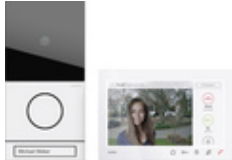

System 106 single-family home kit surface-mounted video home station 7

Spezifikation	Bestell-Nr.	VE	GBP/Stück o. MWSt.	PS	EAN
 stainless steel	2431 920	-	-	-	4010337096344
 traffic white (laquered)	2431 902	-	-	-	4010337096337

Hinweise

- Version in V2A stainless steel variant or traffic white (lacquered).

Lieferumfang

- 1 x video control device, 1288 00.
- 1 x System 106 camera module, black glass, 5561 000.
- 1 x System 106 door station module, 5565 ...
- 1 x activation code to request an inscribed call button 5549 ...
- 1 x System 106 surface-mounted housing, 2-gang, 5502 ...
- 1 x surface-mounted video home station 7, 1209 03.